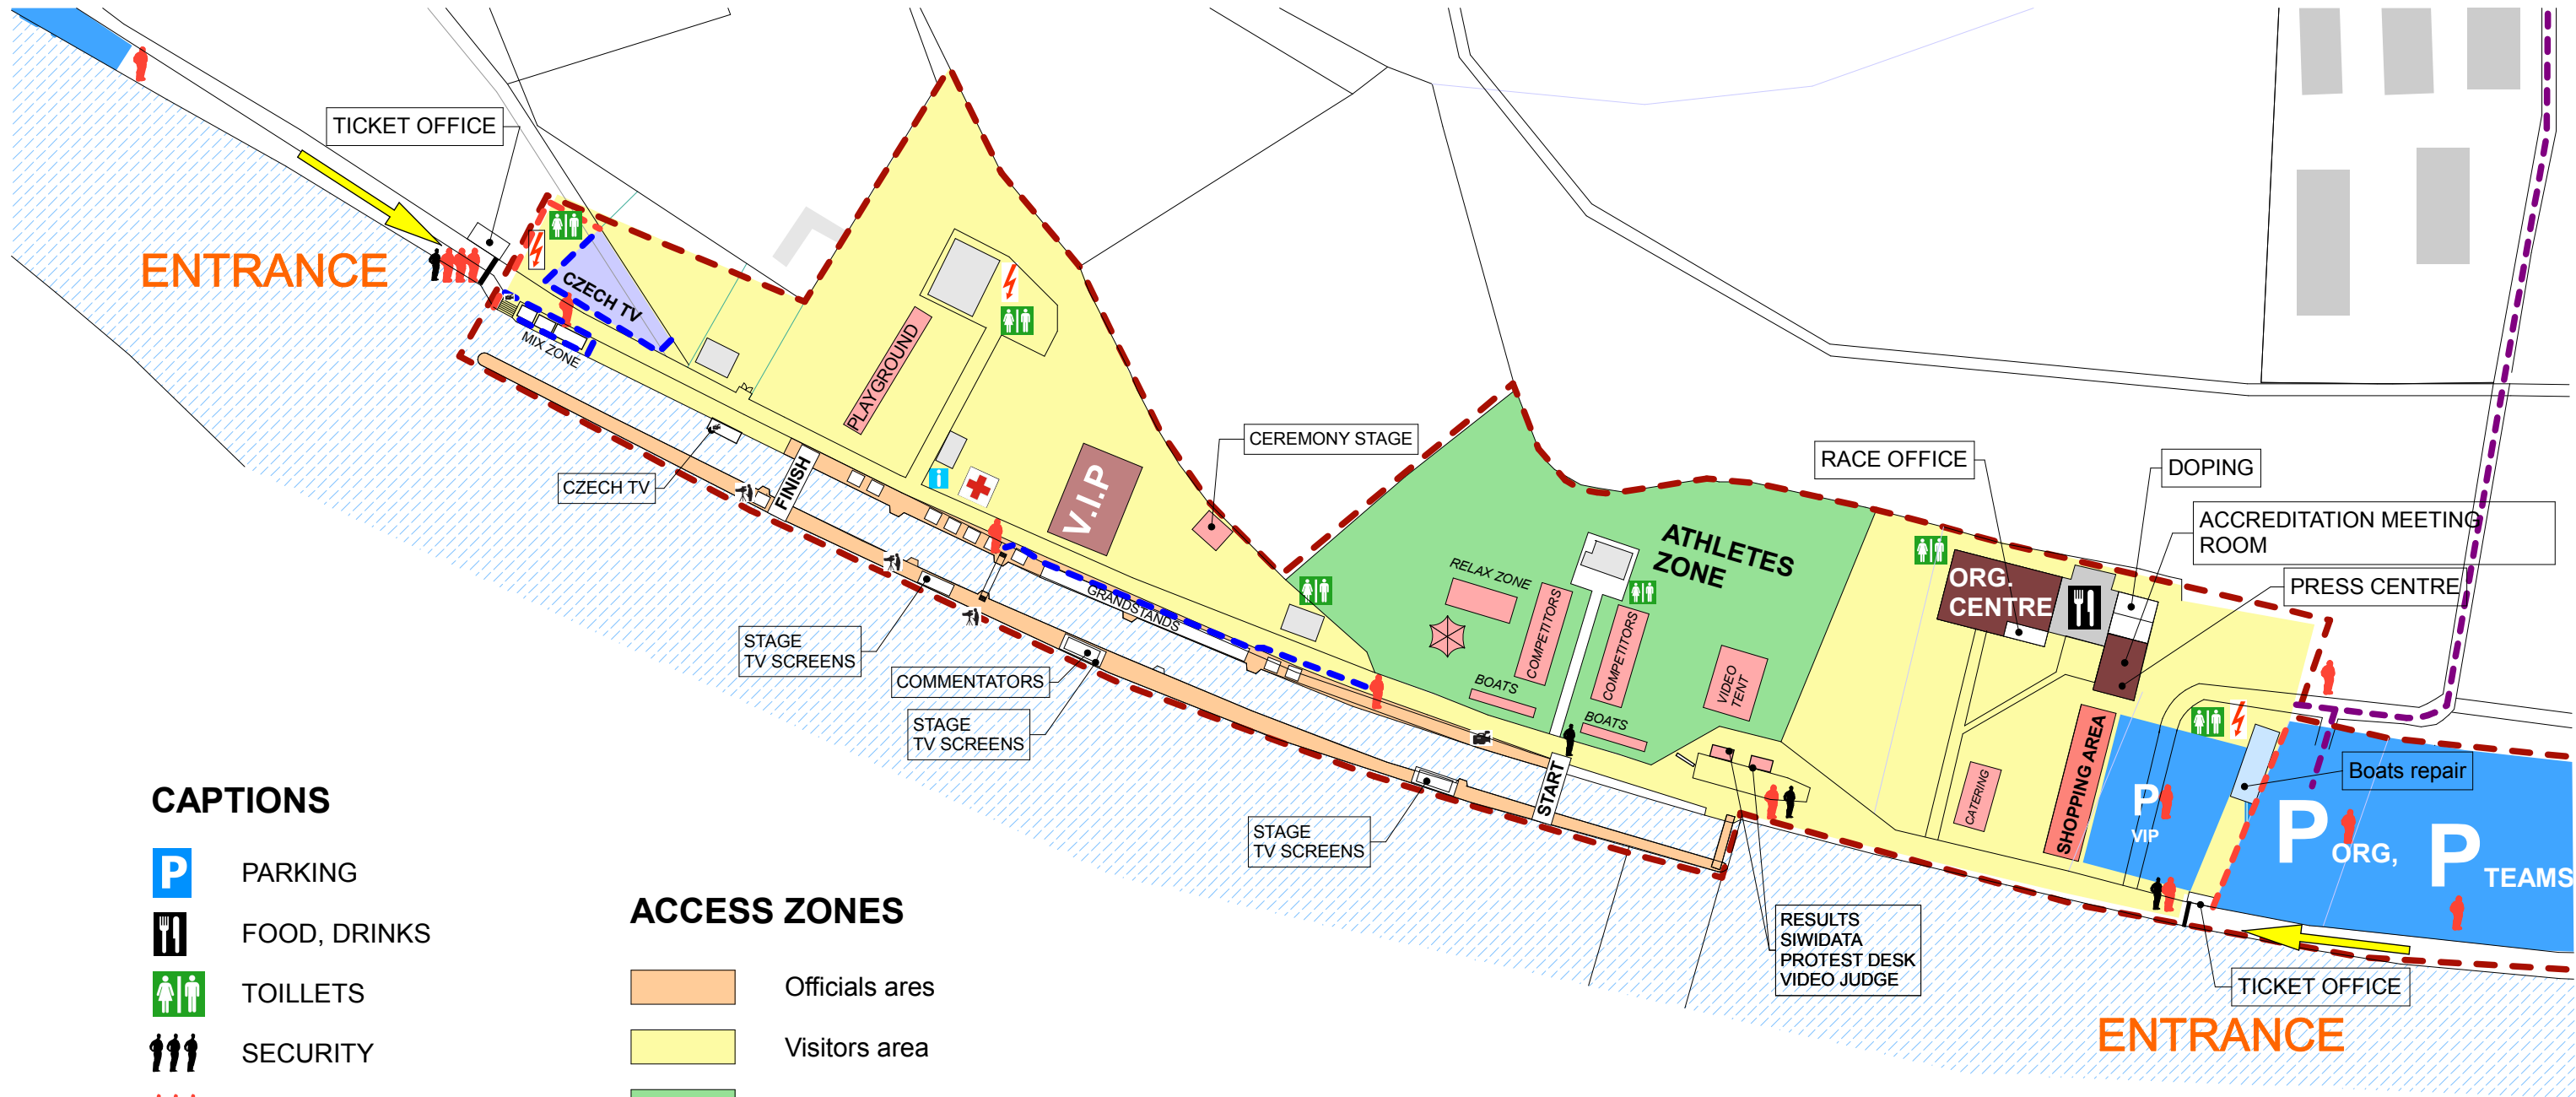

# 2017 ICF CANOE SLALOM WORLD CUP 2017

PRAGUE, CZECH REPUBLIC 16. - 18.6. 2017

## VENUE

### CAPTIONS

- PARKING
- FOOD, DRINKS
- TOILETS
- SECURITY
- ORGANIZERS
- MEDICAL SERVICE
- HTR -TV CAMERAS
- ELECTRICITY

### ACCESS ZONES

- Officials areas
- Visitors area
- Teams quarters and areas
- Media areas
- Back of house
- VIP areas
- AREA BORDER
- ZONES BORDER
- ARRIVAL FOR ORGANIZERS, TEAMS AND V.I.P. ONLY