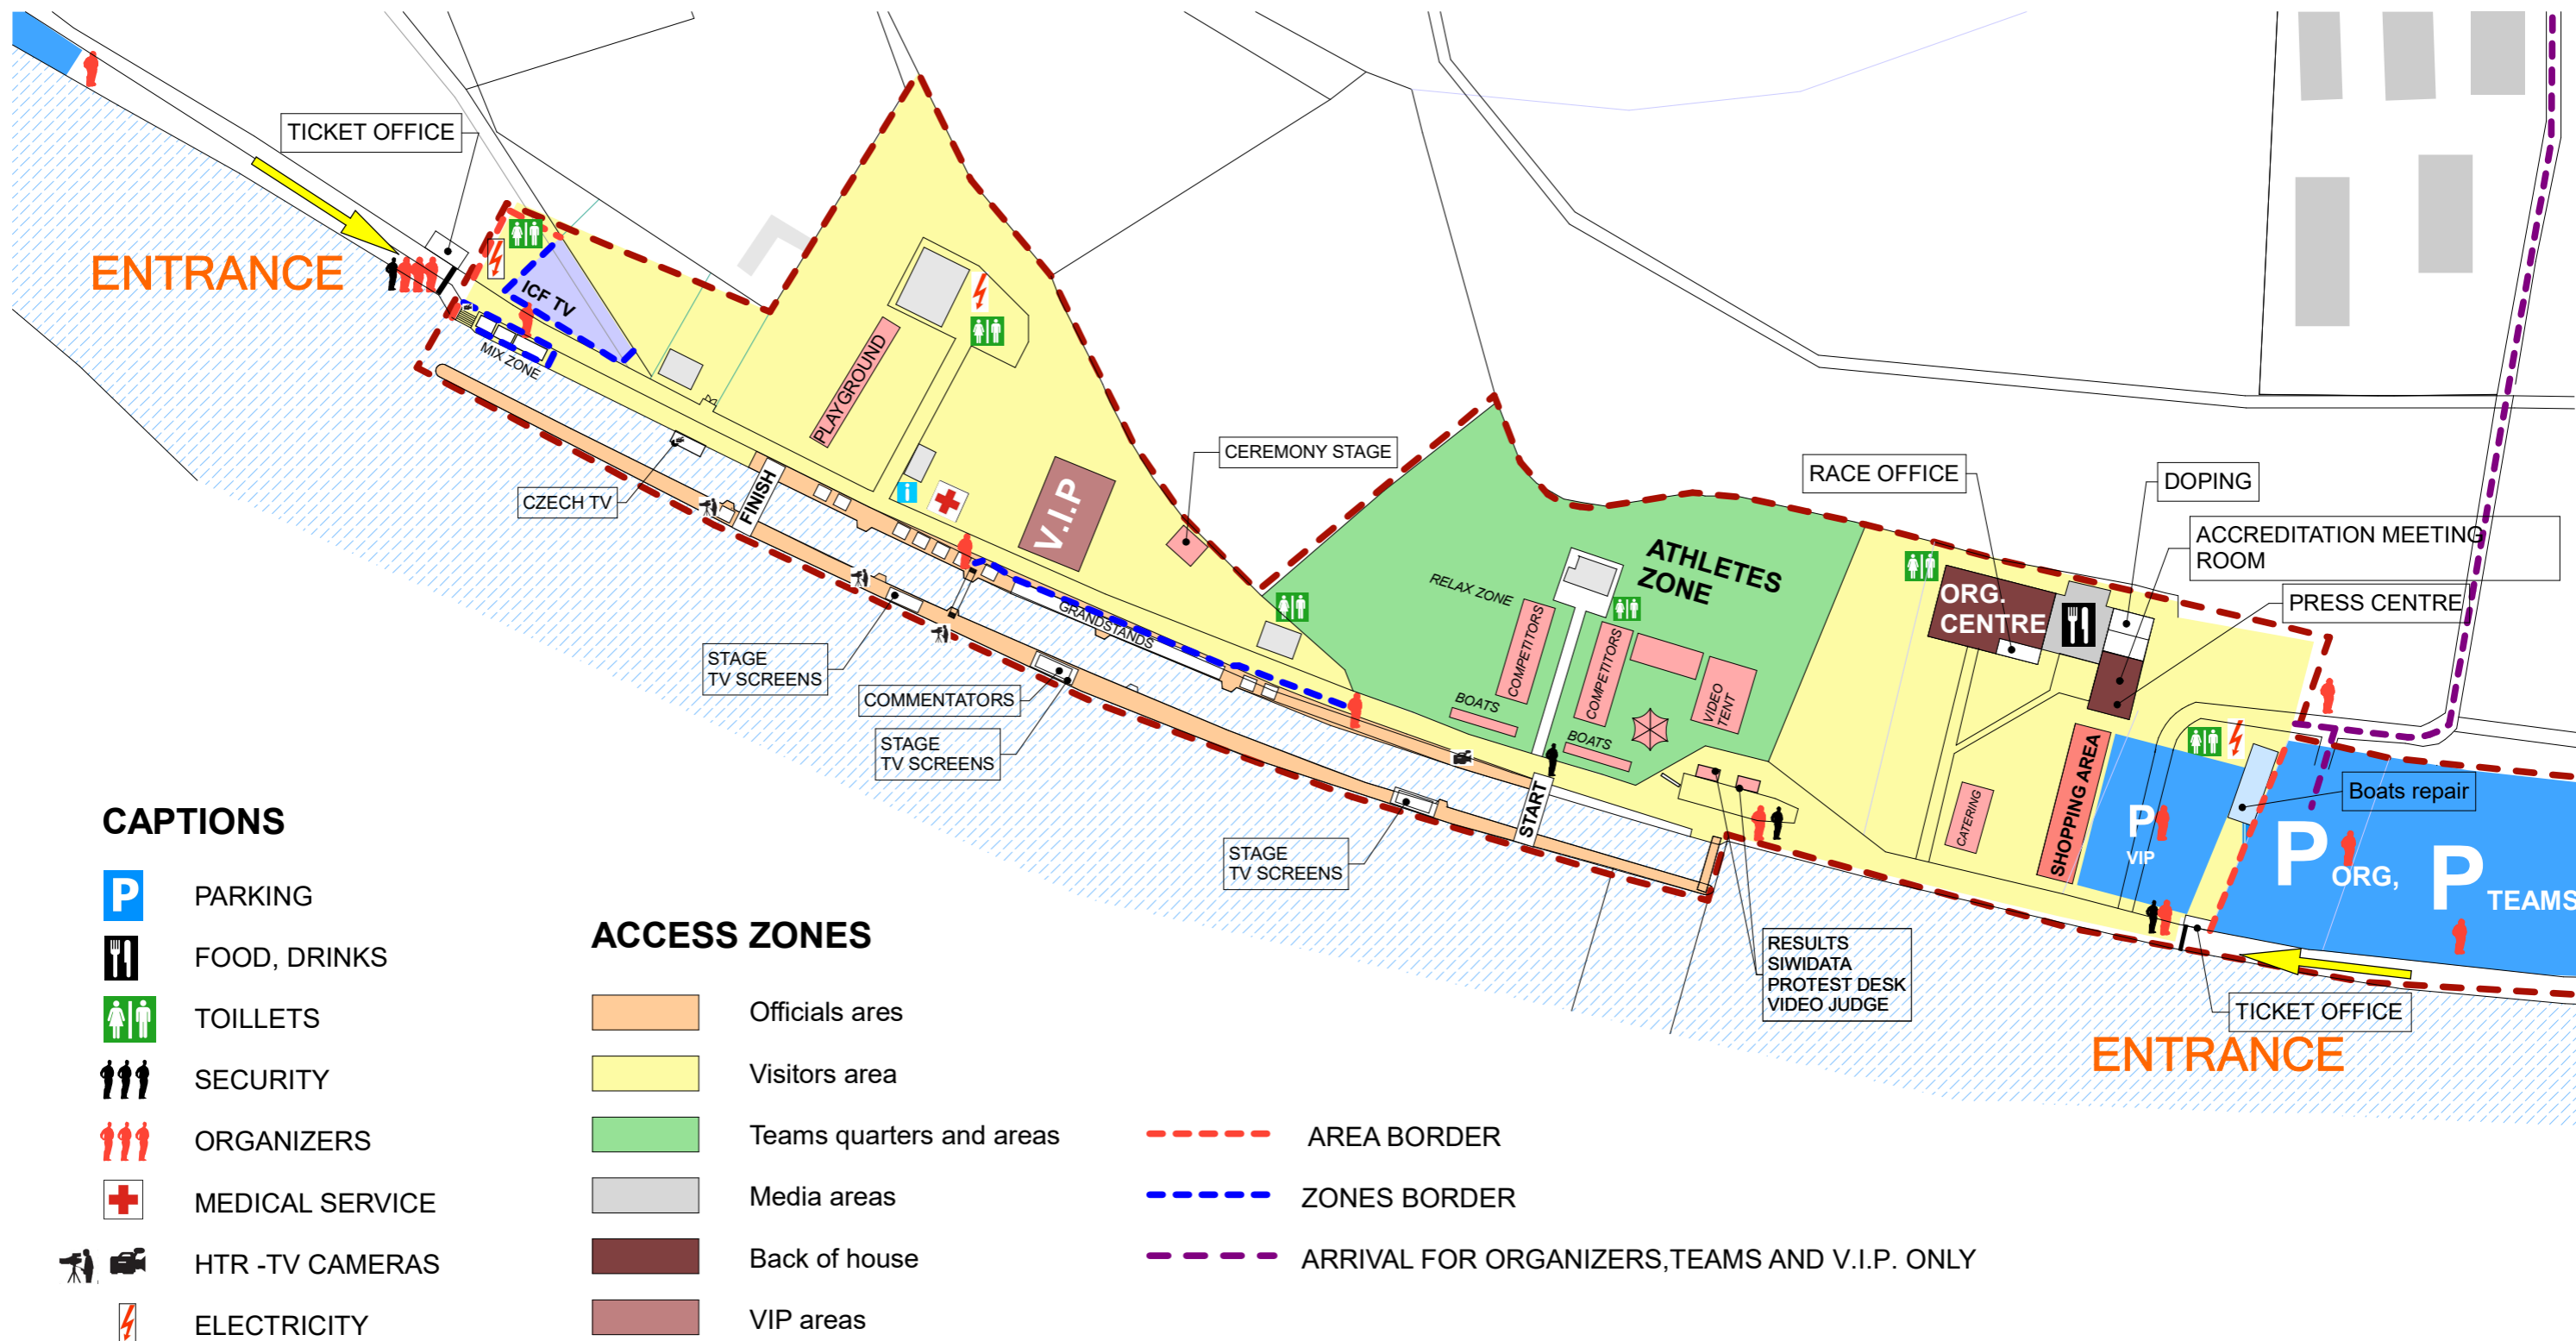

2019 ICF CANOE SLALOM WORLD CUP CANOE SLALOM EXTREM WORLD CHAMPIONSHIPS

PRAGUE ,CZECH REPUBLIC 5.-8.9. 2019

VENUE

CAPTIONS

- PARKING
- FOOD, DRINKS
- TOILETS
- SECURITY
- ORGANIZERS
- MEDICAL SERVICE
- HTR-TV CAMERAS
- ELECTRICITY

ACCESS ZONES

- Officials areas
- Visitors area
- Teams quarters and areas
- Media areas
- Back of house
- VIP areas
- AREA BORDER
- ZONES BORDER
- ARRIVAL FOR ORGANIZERS, TEAMS AND V.I.P. ONLY